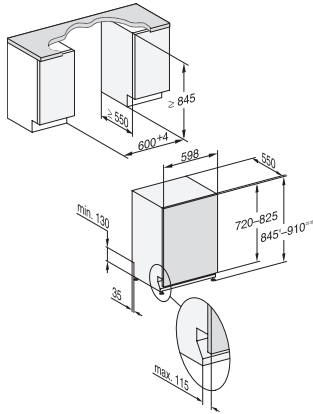

G7000, fully integrated dishwasher, XXL, 60cm  
(installation drawing), front fit